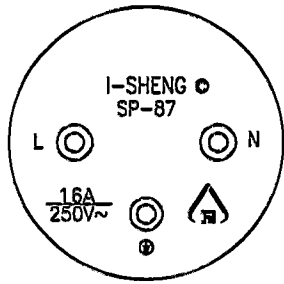

MARKING:

MARKING:

WIRING COLOR:

E: Yellow/Green
N: Blue
L: Brown

LENGED ON CORD: (204-14)

I-SHENG SGIS <VDE> KEMA-KEUR <VDE> △ CEBEC 809 5000
NF-USE 1346 IEMMEQU H05VV-F 3G 0.75mm² 60227 IEC 53 RVV 300/500V
A003083 3ASL/75 4V-75 V-75(75°C) 250/440V ORDINARY DUTY Q88228 -LF- CE

No	BOM ITEM	Q' TY	P/N
1	SP-86 INSERT	1 pcs	MB086R12
2	PVC 45P (SA87, SP-87)	36 g	RPP04512
3	KPR-14 TERMINAL	3 pcs	BBB14000
4	IS-14 INNER BODY	1 set	MI014000
5	PVC 45P (SA87, IS-15)	18 g	RPP04512
6	PE TIE (BLACK, 6 inch)	1 pcs	KBB10006

CABLE		H05VV-F 3G 0.75 DENT PRINT CT-12 (BLACK)			
PLUG		SP-87 + IS-15	LENGTH	1800	UNIT mm
CLIENT	NAME	GALTECH	N/W	0.195161	UNIT kg
	P/N		SG DWG	SR-132480-4	VER. A
 I-SHENG (SONG GANG) MFG FACTORY 松崗鎰勝製品廠		Design. by			
		Review. by			
		Approval. by			
S75 6B3016 12 180 00					