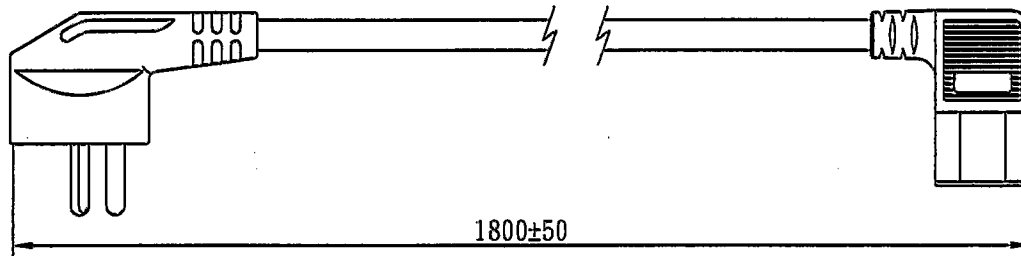

MARKING:

MARKING:

WIRING COLOR:

E: Yellow/Green
N: Blue
L: Brown

LENGED ON CORD: (204-14)

I-SHENG SGIS <VDE> KEMA-KEUR <VDE> △ CEBEC 809 5000
NF-USE 1346 IEMMEQU H05VV-F 3G 0.75mm² 60227 IEC 53 RVV 300/500V
A003083 3ASL/75 4V-75 V-75(75°C) 250/440V ORDINARY DUTY Q88228 -LF- CE

No	BOM ITEM	Q' TY	P/N
1	SP-86 INSERT	1 pcs	MB086R12
2	PVC 45P (SA87, SP-87)	36 g	RPP04512
3	KPR-14 TERMINAL	3 pcs	BBB14000
4	IS-14 INNER BODY	1 set	MI014000
5	PVC 45P (SA87, IS-15)	18 g	RPP04512
6	PE TIE (BLACK, 6 inch)	1 pcs	KBB10006

CABLE		H05VV-F 3G 0.75 DENT PRINT CT-12 (BLACK)			
PLUG		SP-87 + IS-15	LENGTH	1800	UNIT mm
CLIENT	NAME	GALTECH	N/W	0.195161	UNIT kg
	P/N		SG DWG	SR-132480-4	VER. A
 I-SHENG (SONG GANG) MFG FACTORY 松崗鎰勝製品廠		Design. by			
		Review. by			
		Approval. by			
S75 6B3016 12 180 00					